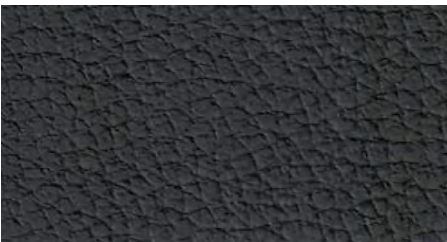

KOKKOLAN

From The Middle Of Nowhere

ES890 ELK CLASSIC

Classic leather with printed grain and pigmented finish.

Available thicknesses 1.4/1.6mm and 2.0/2.2mm

Black

Marina

Asphalt